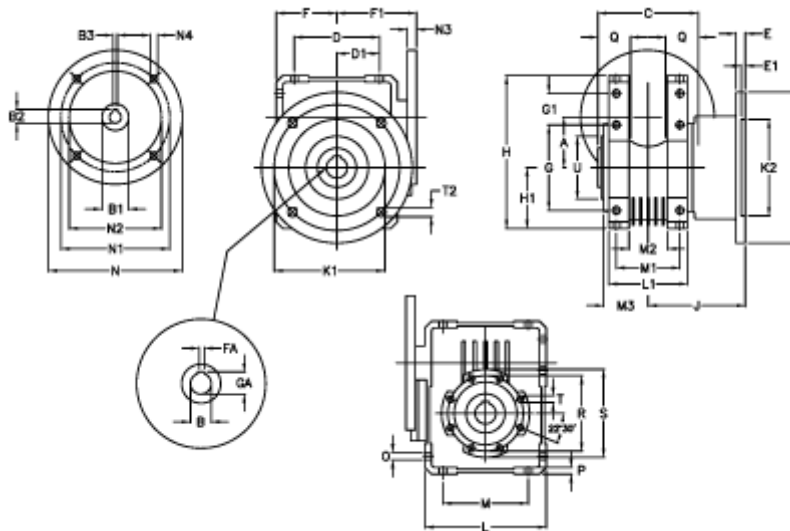

Article number: 392211005644016

Description: Worm Gear with Torque Limiter  
W110 L1-UF-56-P100 B5

## Measures

A = 110.10	E = 20	H = 308.0	M = 184	N4 = 13	U = 130
B = 42	E1 = 12	H1 = 125.0	M1 = 115	O = 14.0	
B1 E7 = 28	F = 125	J = 179.5	M2 = 69	P = 14	
B2 = 31.3	F1 = 151	K = 280	M3 = 73	Q = 45	
B3 H9 = 8	FA = 12	K1 = 230	N = 250	R = 165	
C = 155	G = 184	K2 = 170	N1 = 215	S = 200	
D = 174.0	G1 = 58.0	L = 250	N2 = 180	T = M12x19	
D1 = 82.0	GA = 45.3	L1 = 143	N3 = 13.0	T2 = 13.0	